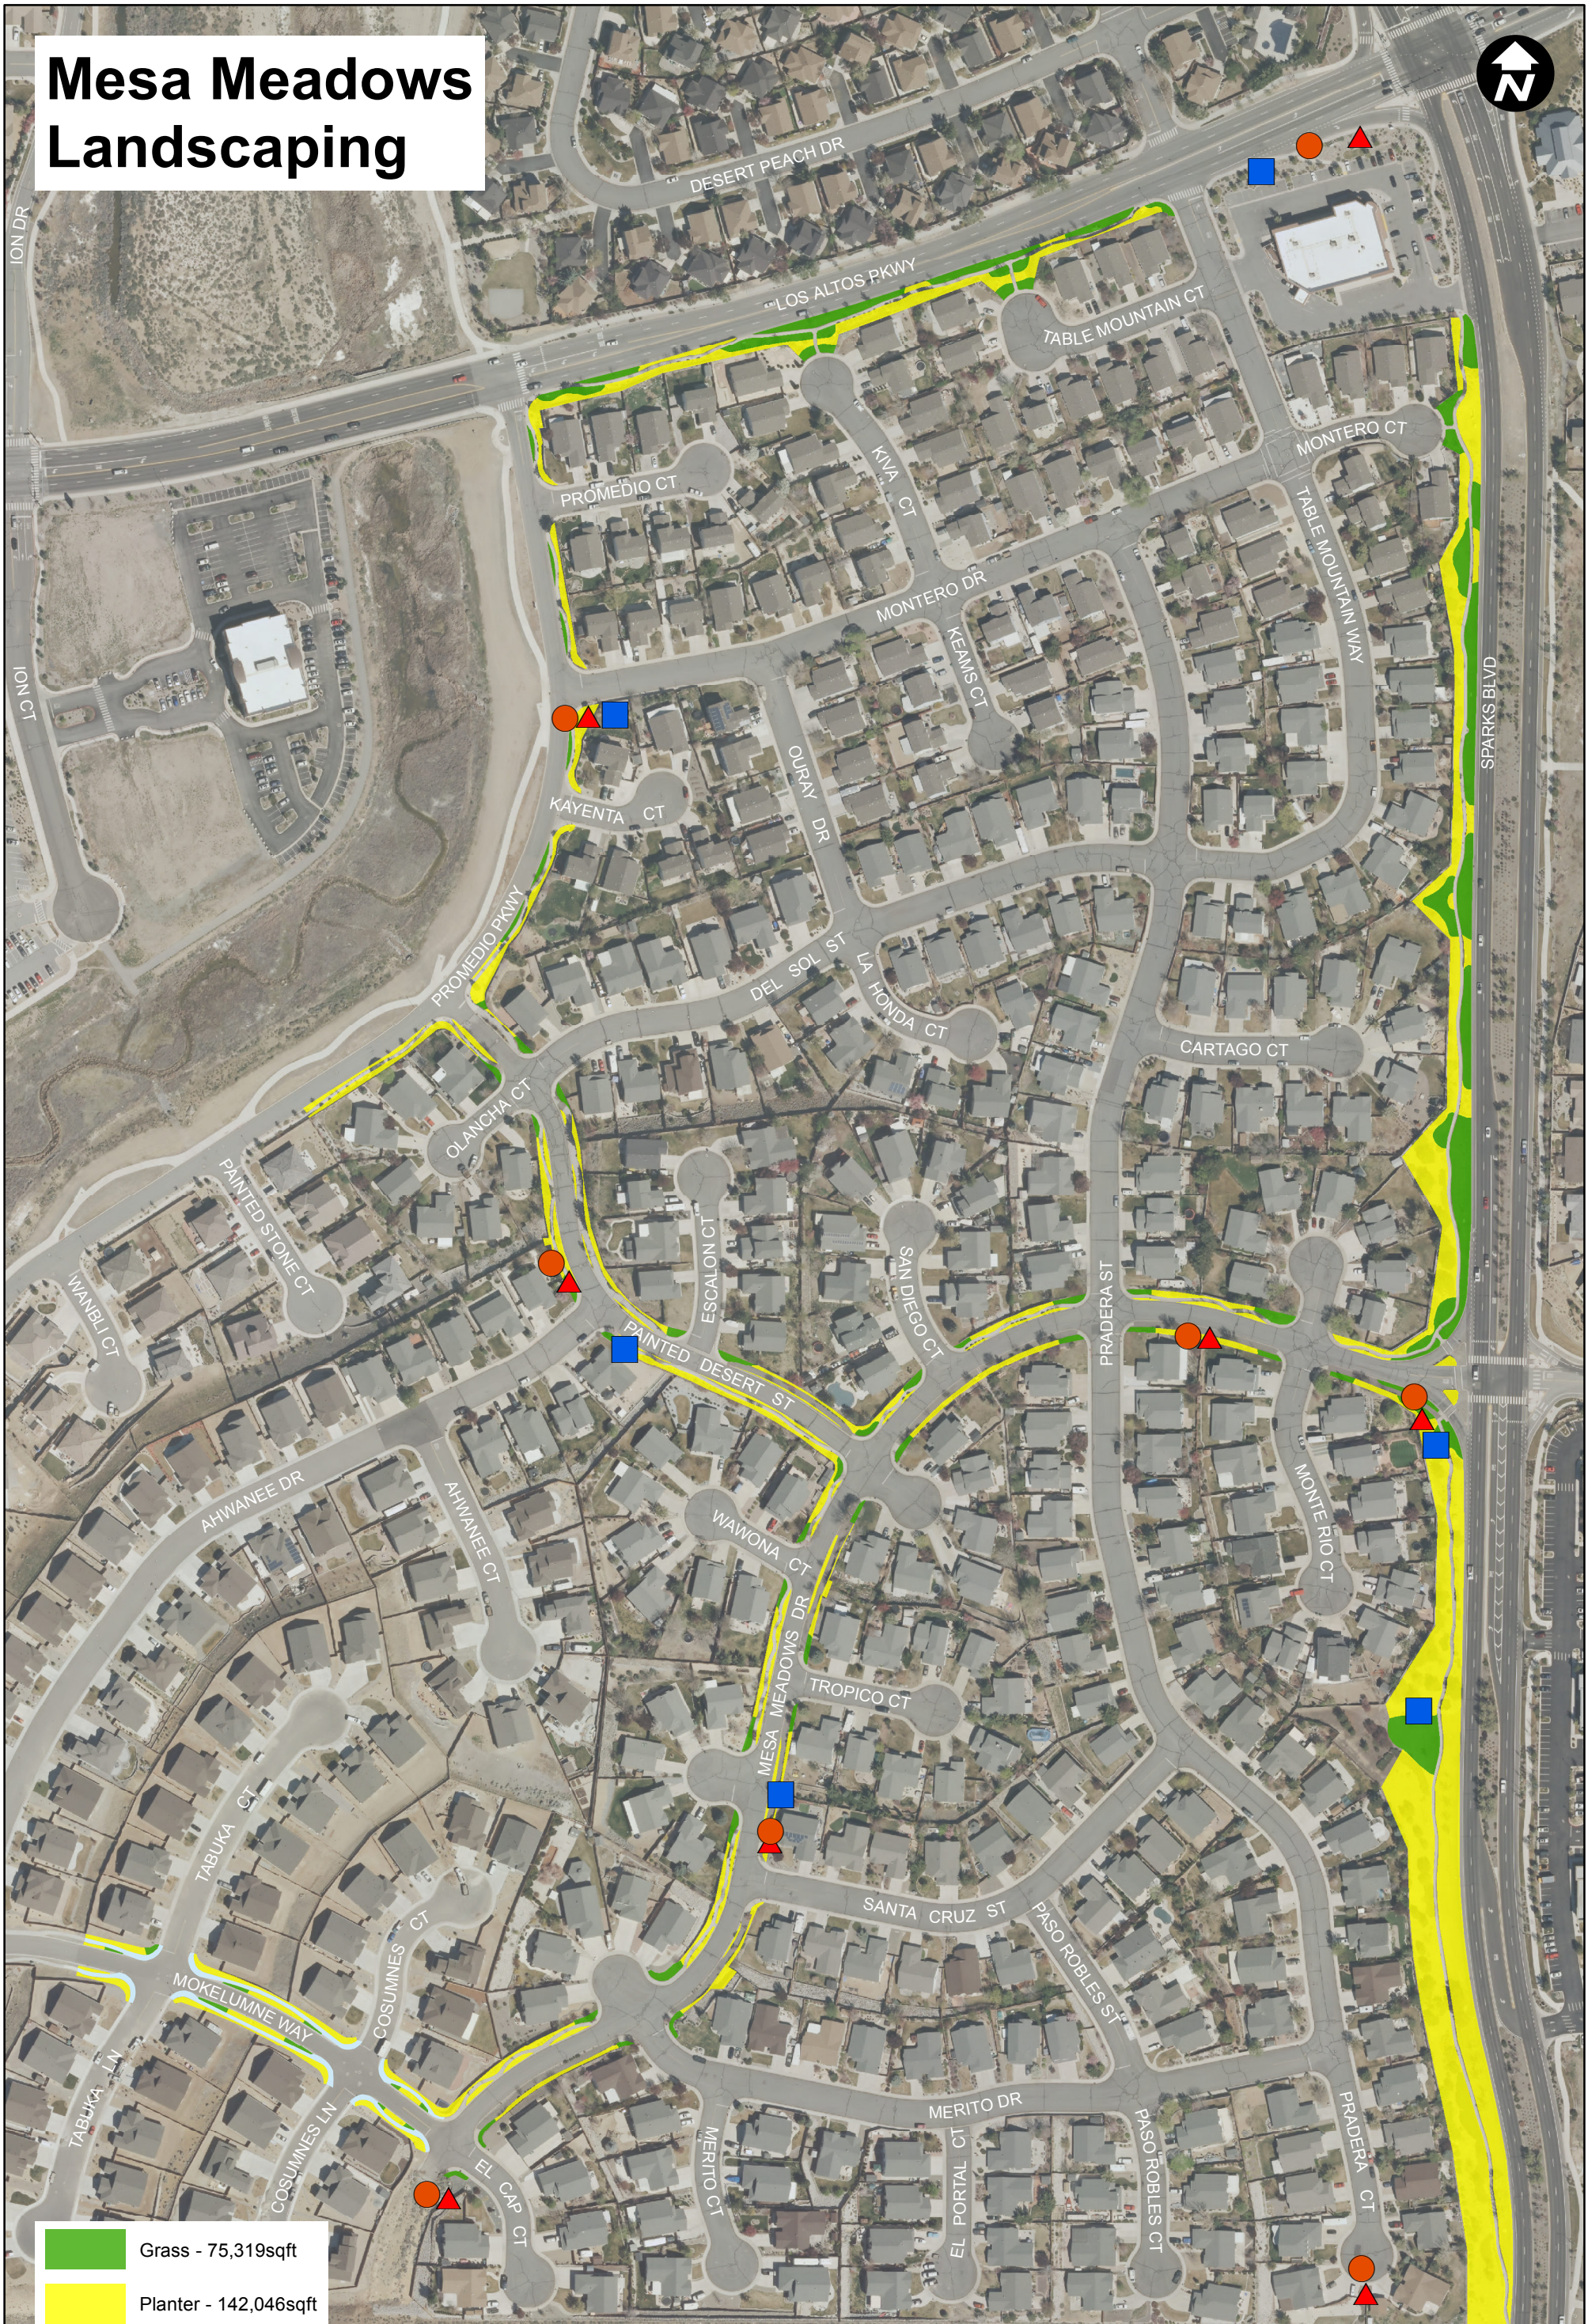

# Mesa Meadows Landscaping

- Grass - 75,319sqft
- Planter - 142,046sqft
- Backflow Preventers
- Controller
- Water Meter

Attachment 1